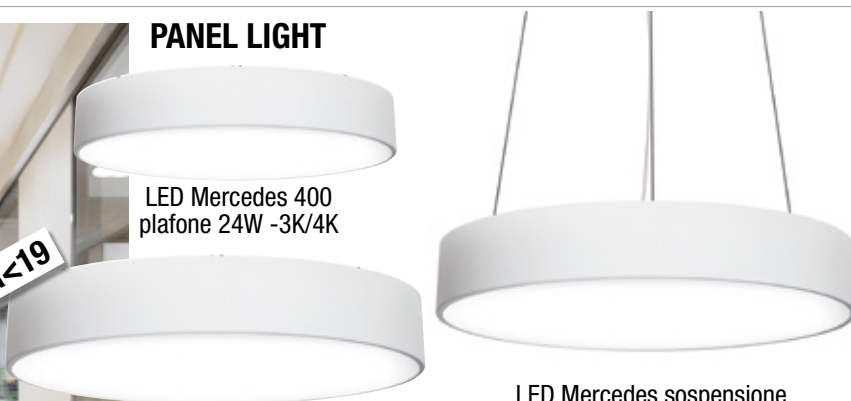

PANEL LIGHT

LED Kos 90
35W

LED Kos 120
48W

Astuccio a colori 

PANEL LIGHT

LED Mercedes 400
plafone 24W - 3K/4K

UGR < 19

LED Mercedes 600
plafone 48W - 3K/4K