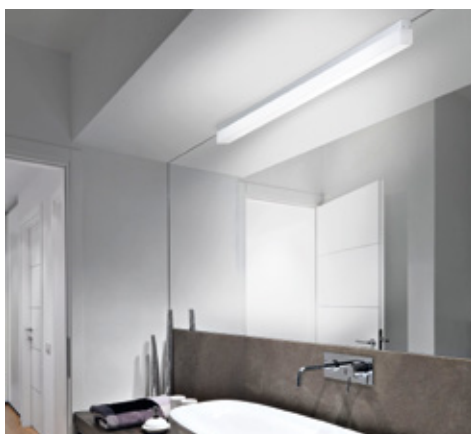

Lampade con astuccio parlante

Astuccio a colori

PANEL LIGHT

UGR < 19

LED Milo 40W
4K

Astuccio b/nero

PANEL LIGHT

LED Kos 90
35W

LED Kos 120
48W

Astuccio a colori

PANEL LIGHT

LED Mercedes 400
plafone 24W - 3K/4K

UGR < 19

LED Mercedes 600
plafone 48W - 3K/4K

LED Mercedes sospensione
con accessorio
Cod. 6024-S Kit sospensione

Astuccio b/nero

REGLETTE

LED Linee di luce
9W - 3K - 4K