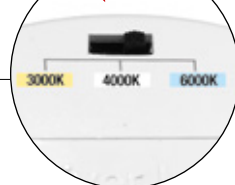

DRIVER INCLUDED

Scelta della temperatura colore desiderata 3 in 1

Accessorio per montaggio a plafone

Astuccio b/nero 

DOWNLIGHT

LED Life R PLUS 150 Opal
max 21W - 3K/4K

DRIVER INCLUDED

LED Life Cromo R PLUS 150